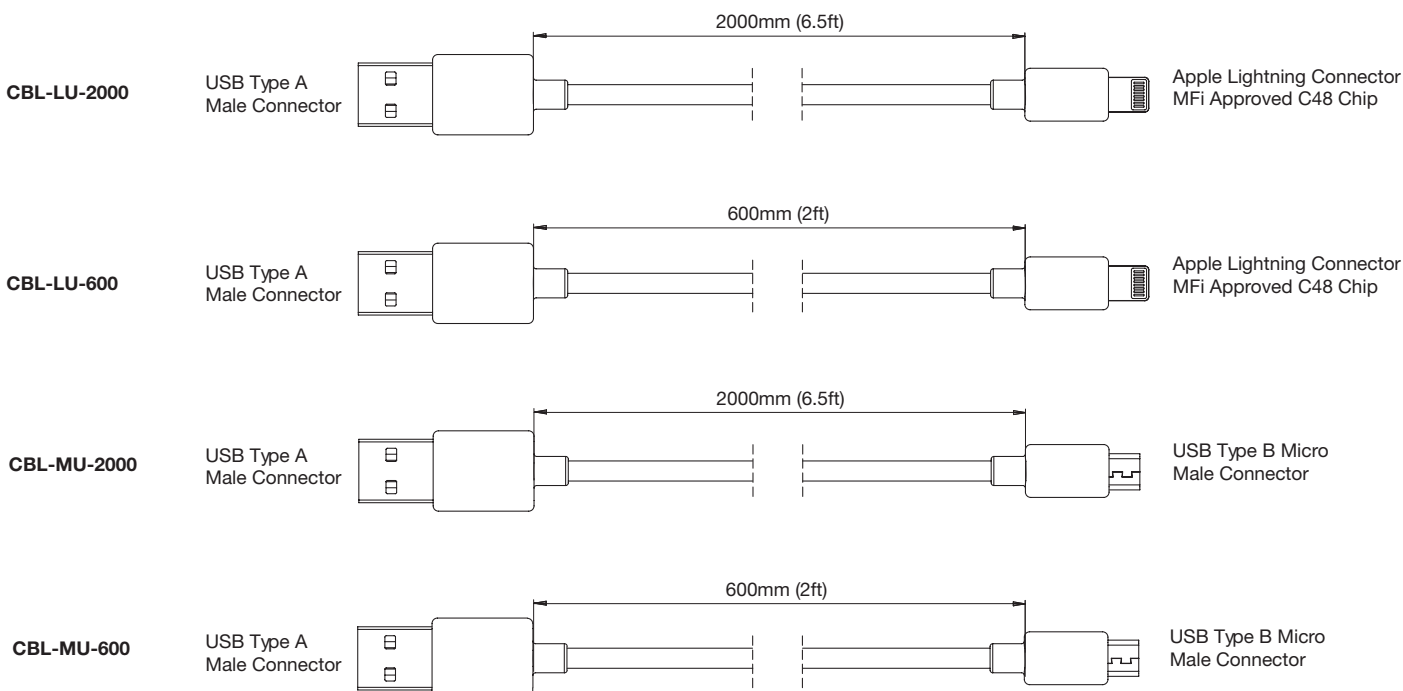

ROKK Cable

Part No. CBL-LU-2000 / CBL-MU-2000 / CBL-LU-600 / CBL-MU-600

Designed and engineered by the outdoor technologies experts, the new ROKK cables are the ultimate rugged outdoor USB charge/sync cable range. Available in two durable lengths; 60cm/2M and with two industry standard connector options (Apple Lightning or Micro USB). All models feature a high-spec core that ensures super fast charge/ sync whatever the application or environment.

- Product Highlights
1. Thick 3.8mm cable diameter
 2. Available in two lengths
 3. Available in two connector types
 4. Super fast charge / sync
 5. MFi approved (Lighting models)

Application

Cable	3.8mm
Material	TPE
Output voltage	USB 5V
Output current	2.4A Sync and Charge
Approvals	MFi approved (lighting models)
Cable Lengths	2000mm (6.5ft) / 600mm (2ft)
Connector 1	USB A
Connector 2	i. Apple Lightning Connector ii. Micro USB