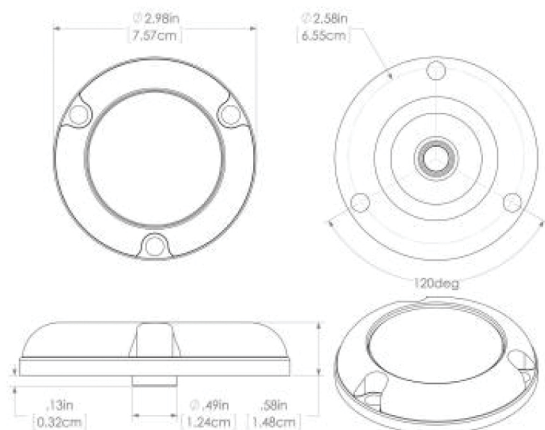

Operating Temp (°F): -31 to + 131 F

Dimensions: 3.90in (9.93cm) (W) x 3.90in (9.93cm) (H) x 1.50in (3.81cm) (D)

[www.lumiteclighting.com](http://www.lumiteclighting.com) | Phone: (561) 272-9840 | [info@lumiteclighting.com](mailto:info@lumiteclighting.com)