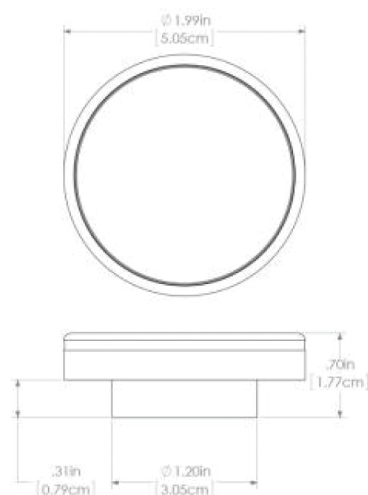

extreme environment lighting

Halo

SKU: 112829

Color Output: Warm White Dimming

Finish: White

Class-leading output, weatherproof construction, and the simplest installation in the industry - Lumitec's Halo Flush Mount Down Lights stand apart from the crowd. With a shallow-depth profile (less than 1/2" mounting depth) and a secure composite mounting system the lights are ideal for salons and staterooms, as well as helm stations, flybridges and hard tops. Fully sealed and IP67 compliant. Intelligent circuitry enables advanced features like dimming and multi-color control without external control modules, specialized switches, or additional wire runs. Choose white or brushed.

Operating Temp (°F): -31 to + 131 F

IP67 Compliant

Certified Ignition Protected

Dimensions: 1.99in (5.05cm) (W) x 1.99in (5.05cm) (H) x 0.70in (1.77cm) (D)

www.lumiteclighting.com | Phone: (561) 272-9840 | info@lumiteclighting.com