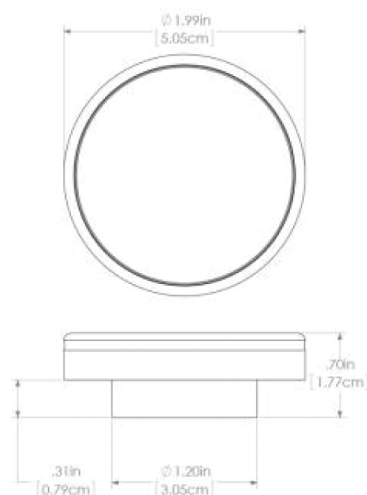

extreme environment lighting

Halo

SKU: 112809

Color Output: Warm White Dimming

Finish: Brushed

Class-leading output, weatherproof construction, and the simplest installation in the industry - Lumitec's Halo Flush Mount Down Lights stand apart from the crowd. With a shallow-depth profile (less than 1/2" mounting depth) and a secure composite mounting system the lights are ideal for salons and staterooms, as well as helm stations, flybridges and hard tops. Fully sealed and IP67 compliant. Intelligent circuitry enables advanced features like dimming and multi-color control without external control modules, specialized switches, or additional wire runs. Choose white or brushed.

Operating Temp (°F): -31 to + 131 F

IP67 Compliant

Certified Ignition Protected

Dimensions: 1.99in (5.05cm) (W) x 1.99in (5.05cm) (H) x 0.70in (1.77cm) (D)

www.lumiteclighting.com | Phone: (561) 272-9840 | info@lumiteclighting.com