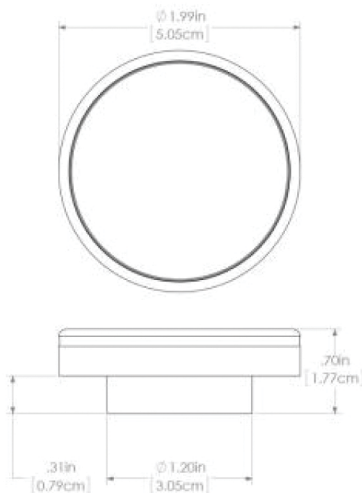

extreme environment lighting

Halo

SKU: 112828

Color Output: White Dimming, Red Non Dimming, Blue Non Dimming
Finish: White

Class-leading output, weatherproof construction, and the simplest installation in the industry - Lumitec's Halo Flush Mount Down Lights stand apart from the crowd. With a shallow-depth profile (less than 1/2" mounting depth) and a secure composite mounting system the lights are ideal for salons and staterooms, as well as helm stations, flybridges and hard tops. Fully sealed and IP67 compliant. Intelligent circuitry enables advanced features like dimming and multi-color control without external control modules, specialized switches, or additional wire runs. Choose white or brushed.

Dimensions: 1.99in (5.05cm) (W) x 1.99in (5.05cm) (H) x 0.70in (1.77cm) (D)

www.lumiteclighting.com | Phone: (561) 272-9840 | info@lumiteclighting.com