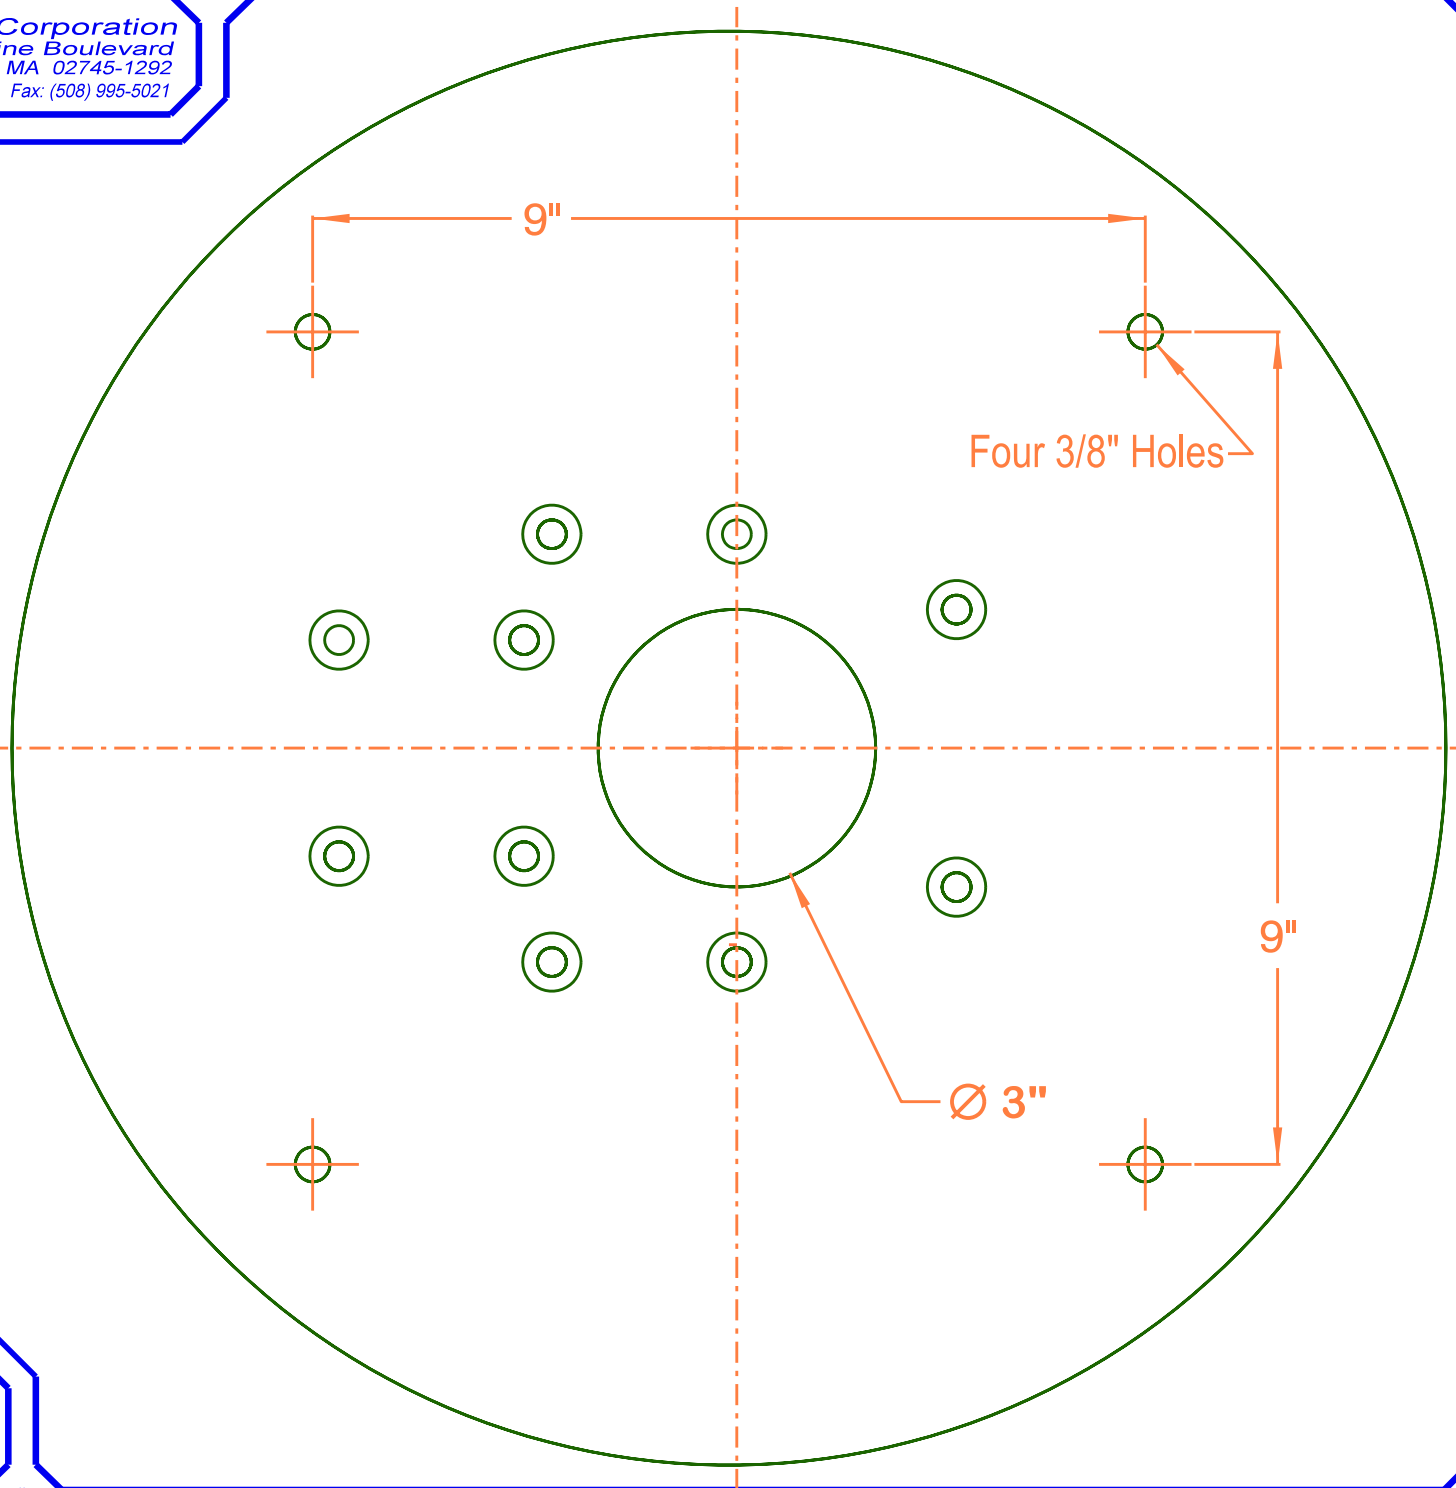

EDSON Corporation
146 Duchaine Boulevard
New Bedford, MA 02745-1292
(508) 995-9711 Fax: (508) 995-5021

FORWARD
→

Fabricated from
1/4" Aluminum Plate

TOP VIEW

6859

www.EdsonMarine.com